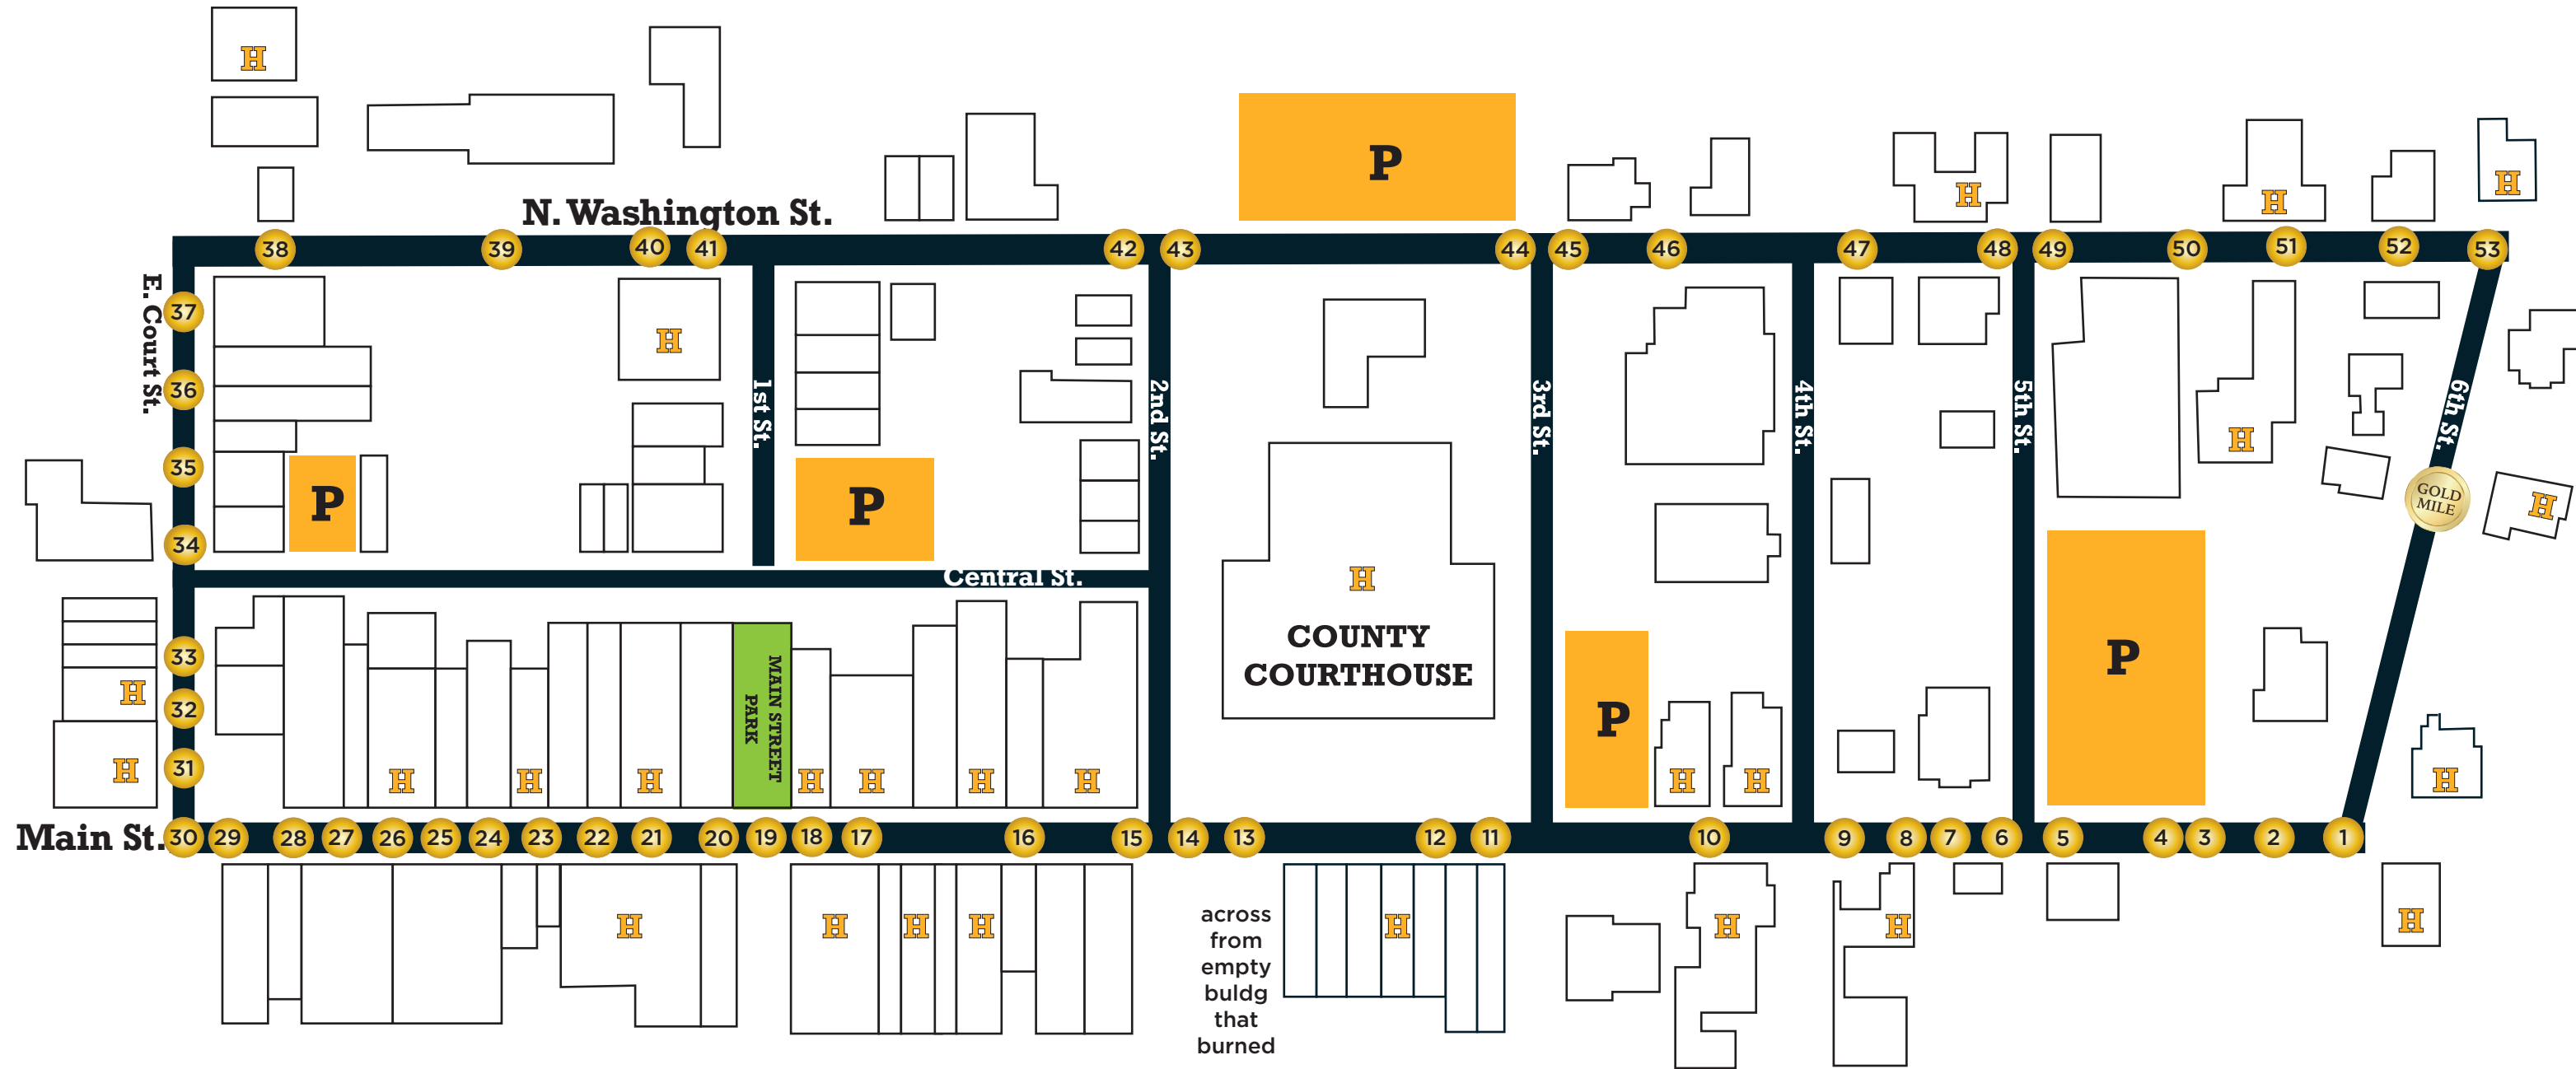

Placement on Court Street

- 31. Joyce McCluney
- 32. Levi-Littman-Zies
- 33. Dr. Ernest Yelton
- 34. Jackson and Ryan Yelton
- 35. Leonard and Naomi Yelton
- 36. Charles and Emily Yelton
- 37. Oakman Family

Placement on Washington Street

- 38. McDonald's Service Station
- 39. Kitty and Keven McCammon
- 40. Sally Leshar
- 41. Bill Walker

- 42. Riley Johnson
- 43. Rebecca Spring/Winkers
- 44. Thompson Family
- 45. Thelma Flack
- 7. Morganton Coin Club
- 8. Buncombe Coin Club

Placement on Main Street

- 26. Willard Whitson
- 27. Jimmy Dancy
- 28. Rutherford County Chamber
- 29. TDA
- 30. Town of Rutherfordton

- 21. Betty and Ray Morris
- 22. Henry and Nancy Giles
- 23. Karen Andrews
- 24. Facebook
- 25. Bell Family

- 16. King Law
- 17. Norman Jenkins
- 18. Bill and Theo Tanner
- 19. Rutherfordton Garden Club
- 20. Lib Walker

- 11. Washburn General Store
- 12. Brian Harrill
- 13. RTR
- 14. Dennis Hill Family
- 15. Thomas Jefferson